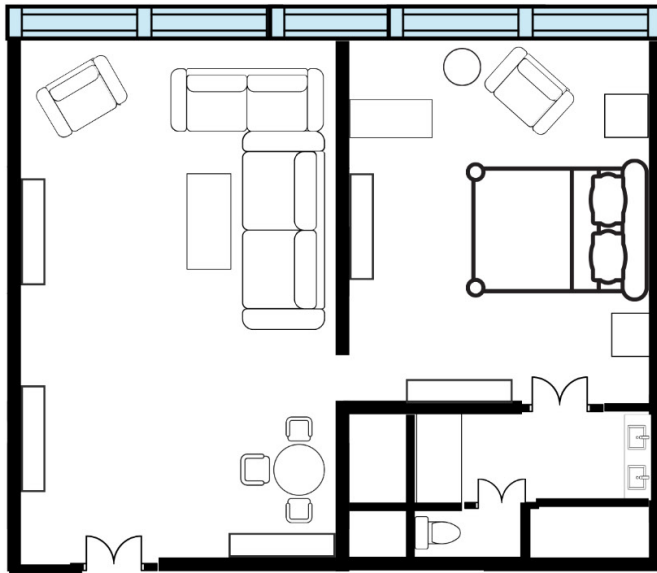

INTERCONTINENTAL.
HOUSTON

Executive Suite

Extraordinary Suite with a View

Amenities

- Room Size: 740 SQ FT
- 1 King Bed & TV
- Living Room with Sofa Bed & TV
- Microwave, Mini Fridge, Nespresso® & Glassware
- Desk
- Dining Table for 3
- High Floor & Scenic Views
- Club InterContinental Access
- Closet Spaces
- Walk-in Shower