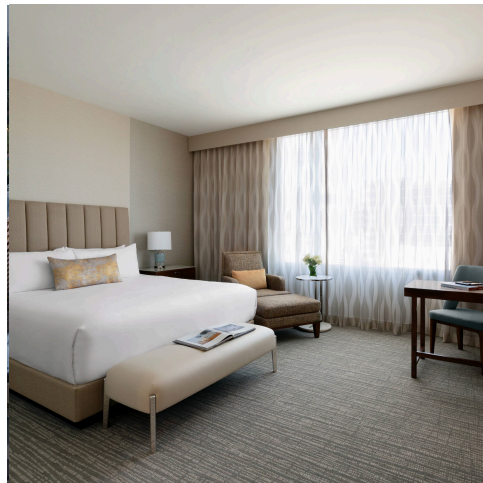

INTERCONTINENTAL.
HOUSTON

Executive Suite

Extraordinary Suite with a View

Amenities

- Room Size: 740 SQ FT
- 1 King Bed & TV
- Living Room with Sofa Bed & TV
- Microwave, Mini Fridge, Nespresso® & Glassware
- Desk
- Dining Table for 3
- High Floor & Scenic Views
- Club InterContinental Access
- Closet Spaces
- Walk-in Shower