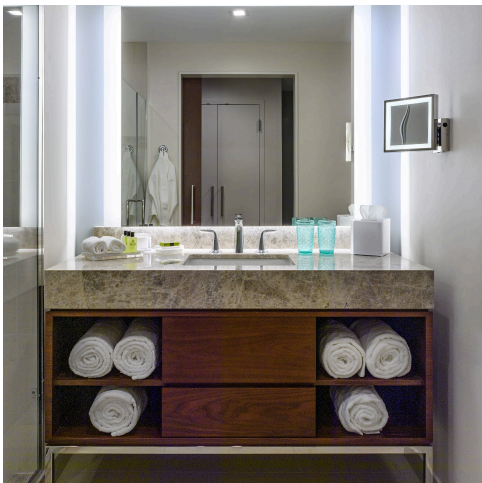

INTERCONTINENTAL.
HOUSTON

Executive Suite

Extraordinary Suite with a View

Amenities

- Room Size: 740 SQ FT
- 1 King Bed & TV
- Living Room with Sofa Bed & TV
- Microwave, Mini Fridge, Nespresso® & Glassware
- Desk
- Dining Table for 3
- High Floor & Scenic Views
- Club InterContinental Access
- Closet Spaces
- Walk-in Shower